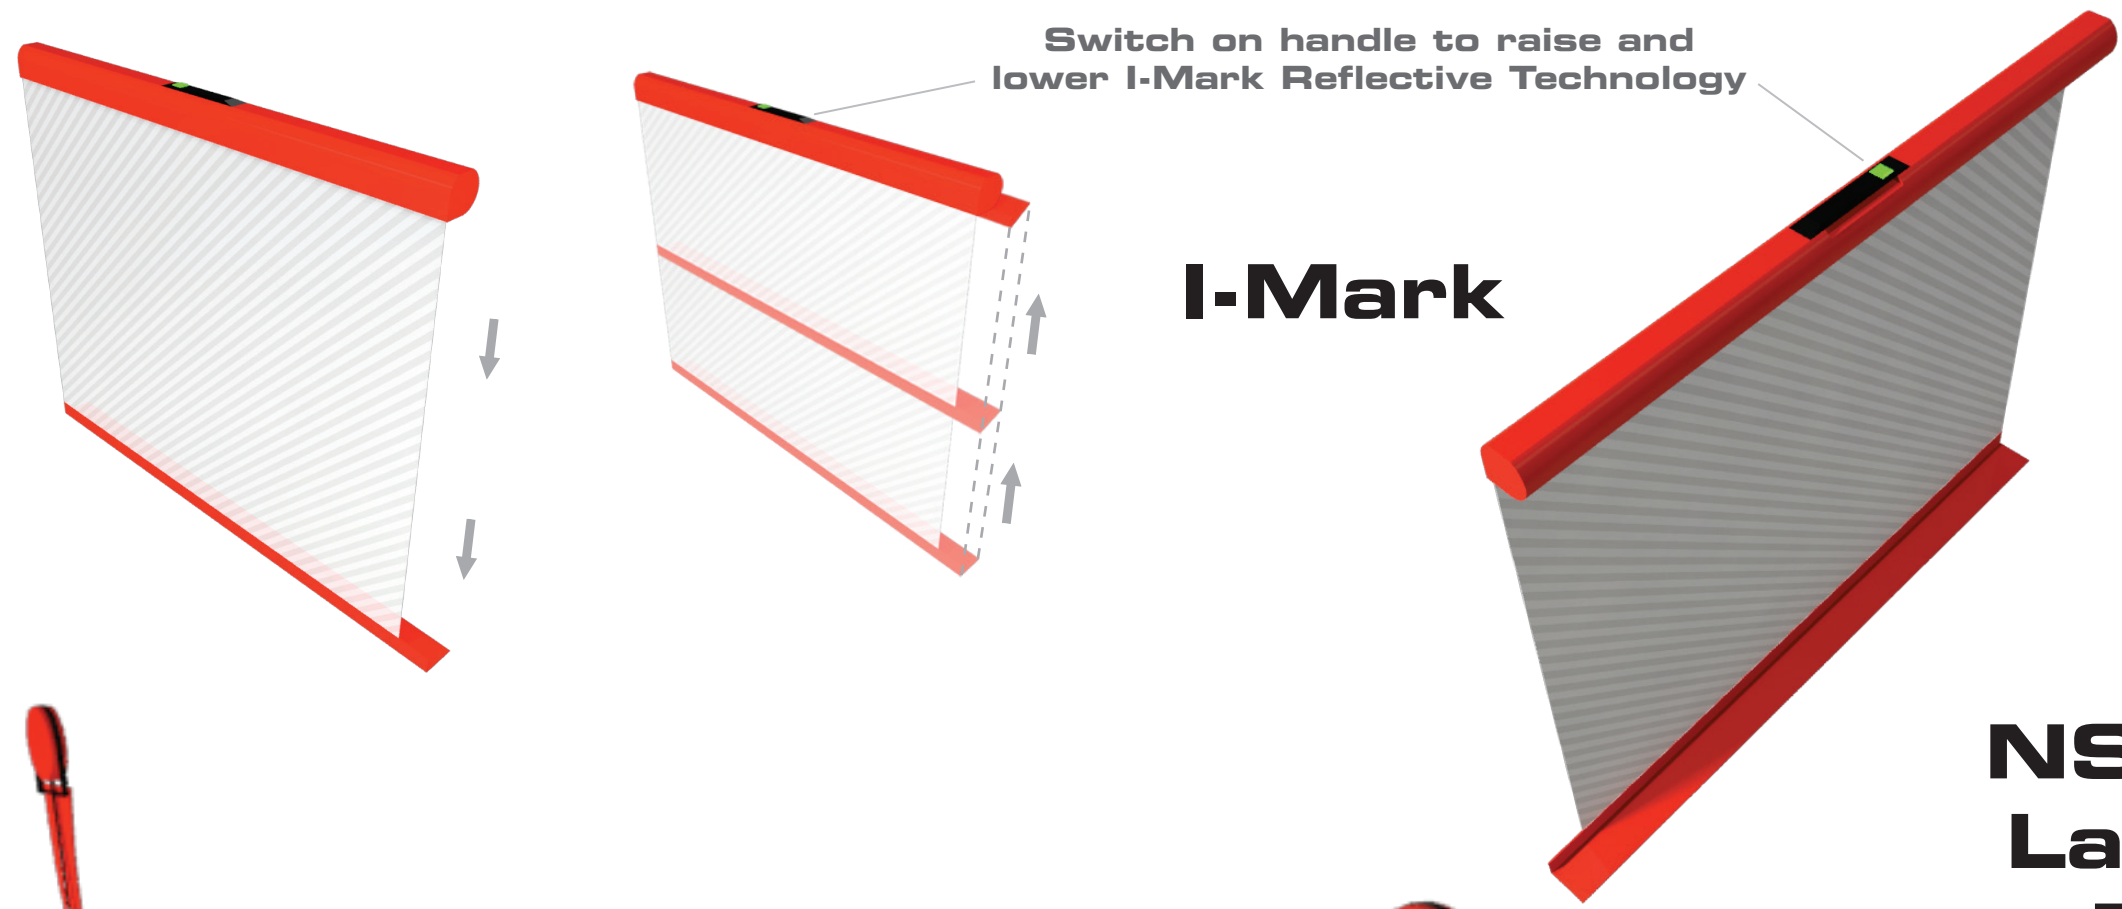

## I-Mark

Switch on handle to raise and lower I-Mark Reflective Technology

## NST 1st Down Laser Marking Technology

Legs retracted when not measuring

Switch on pole to expand and retract legs

90 Degree Accuracy Achieved